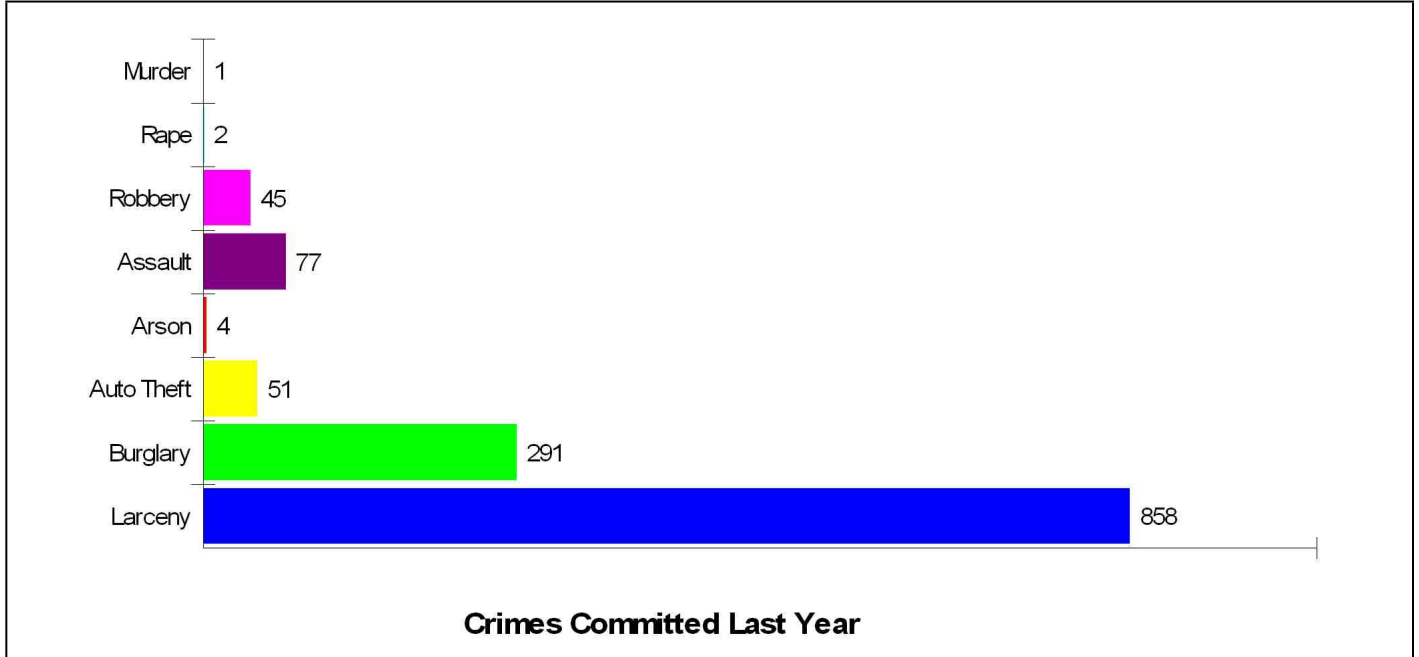

Marion J. Morton, BROKER, EBA, e-PRO, QSC, ABR, REALTOR®, SRES

Toll Free: 800-804-7325
email: Marion@MarionMorton.com
Web: www.PinehurstRealEstate.net

Crime Incidents For Moore County

Crime Index For Moore County