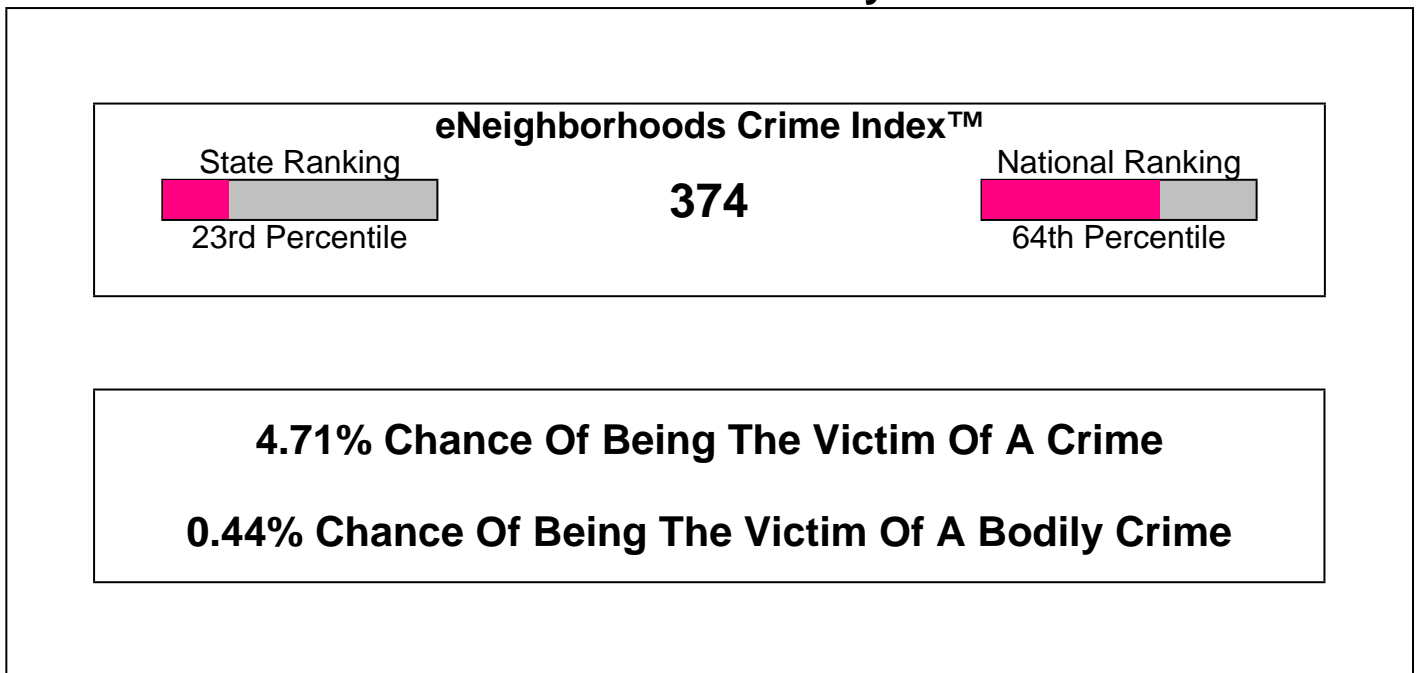

Marion J. Morton, BROKER, EBA, e-PRO, QSC, ABR, REALTOR®, SRES

Toll Free: 800-804-7325
email: Marion@MarionMorton.com
Web: www.PinehurstRealEstate.net

Crime Incidents For Moore County

Crime Index For Moore County